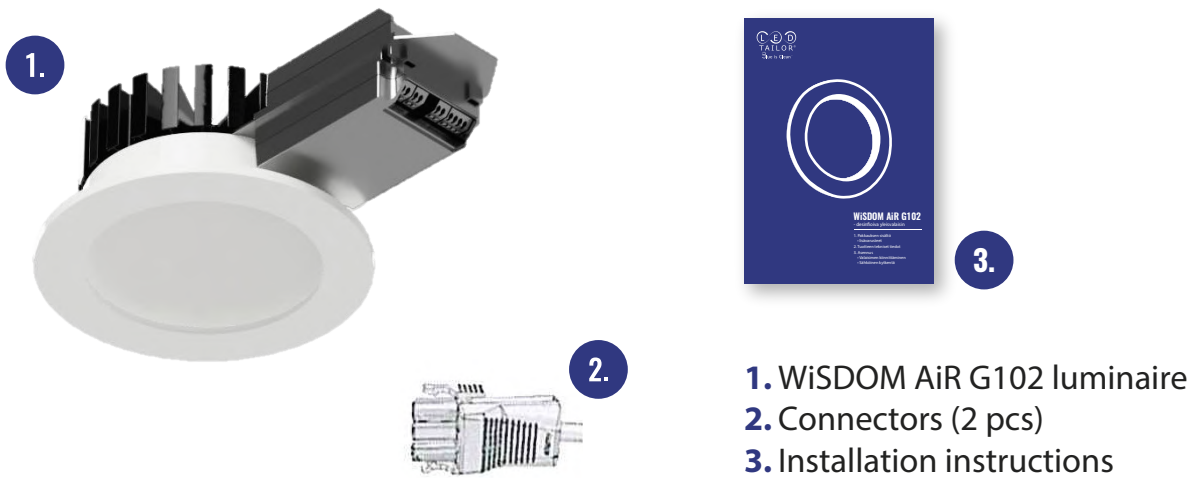

## **WiSDOM AiR G102**

- disinfecting general downlight

---

1. Content of the package
  - Attachments
2. Product specifications
3. Installation
  - Attachment of the luminaire
  - Electrical connections

Read the installation instructions before installation.

Do not look directly at the light source.

Conforms to EC Directives.

Luminaire must not be covered with thermal insulation.

There are no serviceable parts inside the luminaire. Broken luminaire should be replaced with a new one.

### The attachments we recommend to be used with the WISDOM AiR series:

**PD-C 360i/8plus - motion detector**  
For small spaces (for example toilets and small office spaces)  
Detection range diameter 8m, Max. installation height: 5m  
Product number: EP10425042