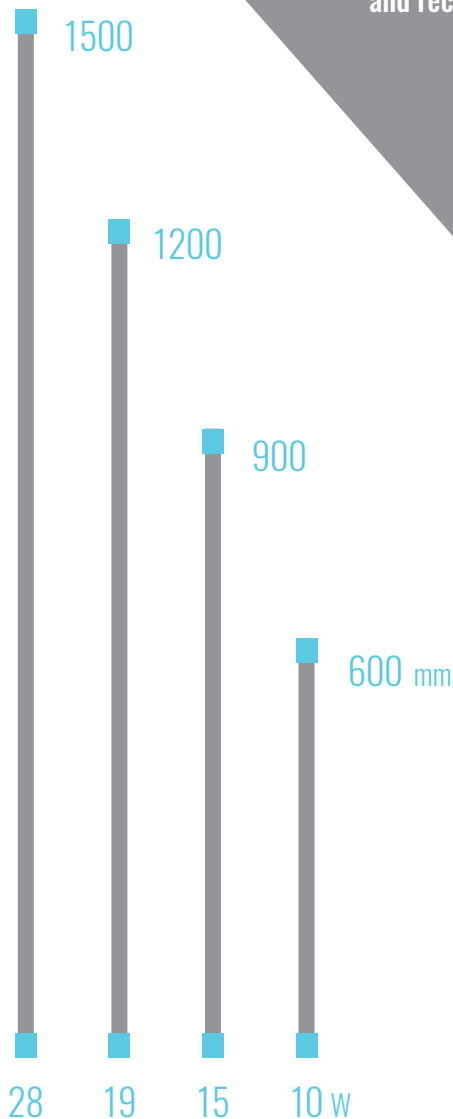

Replace old fluorescent tubes with bright white light that limits the growth of microbes!

Ideal for sensitive areas with a high volume of people and where microbes easily spread and reproduce.

1. Remove the old fluorescent tubes and starters and recycle them.

2. Install the ANTiBAC AiRTUBEs and the LED starters included in the package.

3. You can make full use of the space as the ANTiBAC AiRTUBE makes sure that microbes do not reproduce or spread. Flicker-free

*Flicker-free
clean
white light*